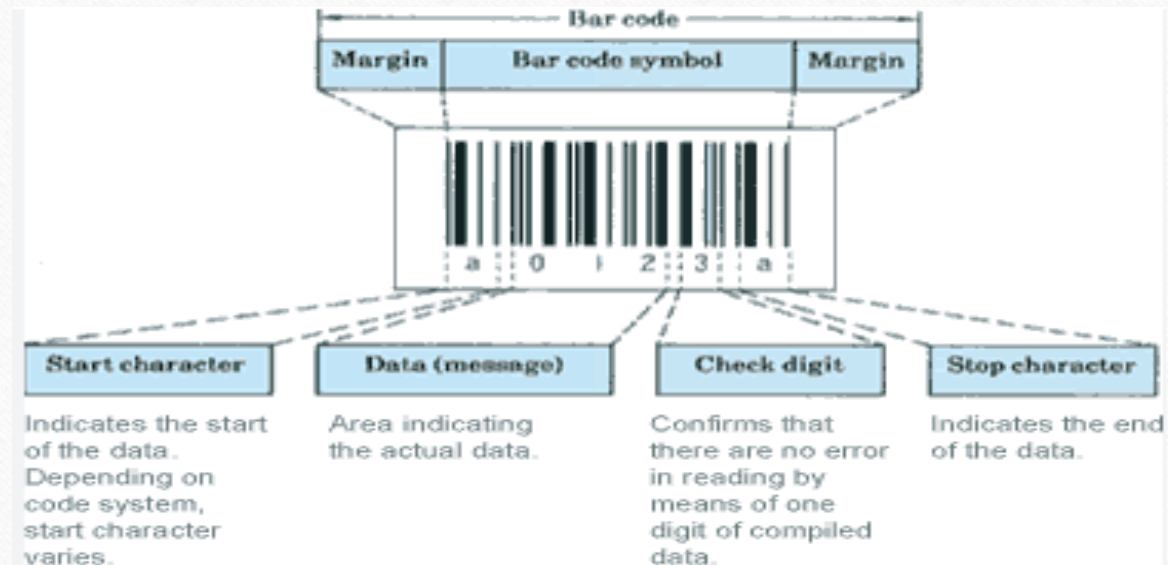

Priya Consultancy (I)

Private Limited

**Company
Profile
Barcode**

WHAT IS BARCODE??

- ❑ A BARCODE (SOMETIMES SEEN AS TWO WORDS, BAR CODE) IS THE SMALL IMAGE OF LINES (BARS) AND SPACES THAT IS AFFIXED TO RETAIL STORE ITEMS, IDENTIFICATION CARDS AND POSTAL MAIL TO IDENTIFY A PARTICULAR PRODUCT NUMBER, PERSON OR LOCATION.

WHY USE BARCODE

- ❑ **WHEN BARCODES ARE USED IN THE BUSINESS PROCESS, PROCEDURE ARE AUTOMATED TO INCREASE PRODUCTIVITY AND REDUCE HUMAN ERROR.**
- ❑ **WHENEVER THERE IS A NEED TO ACCURATELY IDENTIFY OR TRACK SOMETHING, BAR-CODING SHOULD BE USED.**
- ❑ **INSTEAD OF MANUALLY TYPING A CUSTOMER IDENTIFICATION NUMBER INTO A DATABASE, IF THE INFORMATION IS CONTAINED IN A BARCODE, A DATA ENTRY OPERATOR MAY SCAN IT IN. THIS WOULD INCREASE AUTOMATION AND REDUCE HUMAN ERROR.**

BARCODE TYPE AND USE

THERE ARE TWO TYPES OF BARCODE

1 .LINEAR BARCODES AND

2 . 2D BARCODES

Linear barcodes	2D barcodes
Code 128  123456789012	Data Matrix 
UPC  1 23456 78901 2	PDF417 
Interleaved 2 of 5  01234567890128	Maxicode 